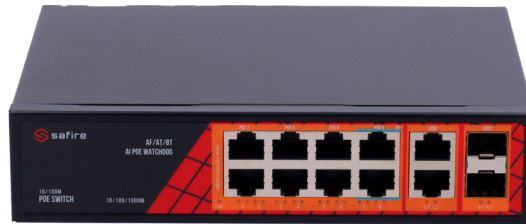

# SF-SW1208HIPOE-GF-120

SAFIRE

## Features

---

- Desktop Switch
- 6 PoE+ ports 30W RJ45 10/100/1000 Mbps
- 2 Hi-PoE+ ports 60W 802.3bt 10/100/1000Mbps + 2 Uplink SFP ports 10/100/1000Mbps
- 2 Uplink ports RJ45
- Supports PoE power supply up to 120W in total for all ports
- AI Watchdog

## Specifications

---

|                              |   |
|------------------------------|---|
| <b>Interface</b>             | 8 PoE ports + 2 Uplink SFP + 2 Uplink RJ45  |
| <b>Port speed RJ45</b>       | 8x 10/100/1000Mbps + 2x 10/100/1000Mbps + 2x 10/100/1000Mbps  |
| <b>PoE features</b>          | Up to 120W in total for all ports<br>Ports 1~6 PoE+ Up to 30W 802.3af/at<br>Port 7~8 Hi-PoE Up to 60W 802.3af/at/bt |
| <b>Transmission distance</b> | 130 meters  |
| <b>Bandwidth</b>             | 24Gbps  |
| <b>MAC Table</b>             | 8K  |
| <b>Latency</b>               | 10 to 100MBps < 16?s (using 64 packet size byte)  |
| <b>AI PoE</b>                | PoE Watchdog Ports 1~8 - Automatic restart of the power supply to a PoE port when a possible failure is detected.   |
| <b>Power</b>                 | Front Take 90~240V  |
| <b>Protections</b>           | 6KV against Rays<br>8KV ESD Protection  |
| <b>Operating temperature</b> | -30° C ~ 60° C  |
| <b>Dimensions</b>            | 187 x 139 x 43 mm   |
| <b>Weight</b>                | 1Kg   |