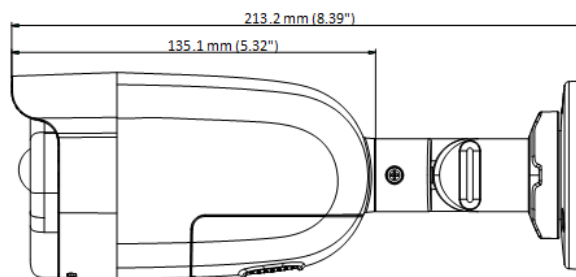

|                   |  |
|-------------------|--|
| Power Supply      | 12 VDC ± 25%<br><i>*You are recommended to use one power adapter to supply the power for one camera.</i> |
| Power Consumption | Max. 8.5 W   |
| Protection Level  | IP67   |
| Material          | Front Cover: Metal<br>Main Body: Plastic   |
| White Light Range | Up to 40 m   |
| PIR Range         | Angle: 110°, Range: 11 m   |
| Communication     | HIKVISION-C  |
| Dimensions        | 77.1 mm × 82.6 mm × 213.2 mm (3.04" × 3.25" × 8.39")   |
| Weight            | Approx. 452 g (1.00 lb.)   |

## Dimension