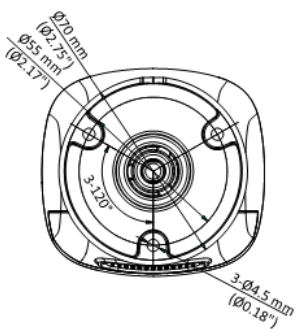

|                   |  |
|-------------------|--|
| Power Supply      | 12 VDC ± 25%<br><i>*You are recommended to use one power adapter to supply the power for one camera.</i> |
| Power Consumption | Max. 8.5 W   |
| Protection Level  | IP67   |
| Material          | Front Cover: Metal<br>Main Body: Plastic   |
| White Light Range | Up to 40 m   |
| PIR Range         | Angle: 110°, Range: 11 m   |
| Communication     | HIKVISION-C  |
| Dimensions        | 77.1 mm × 82.6 mm × 213.2 mm (3.04" × 3.25" × 8.39")   |
| Weight            | Approx. 452 g (1.00 lb.)   |

## Dimension