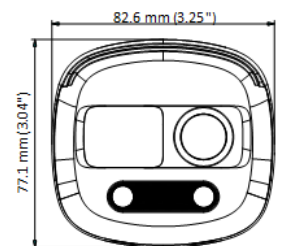

|                   |  |
|-------------------|--|
| Power Supply      | 12 VDC ± 25%<br><i>*You are recommended to use one power adapter to supply the power for one camera.</i> |
| Power Consumption | Max. 8.5 W   |
| Protection Level  | IP67   |
| Material          | Front Cover: Metal<br>Main Body: Plastic   |
| White Light Range | Up to 40 m   |
| PIR Range         | Angle: 110°, Range: 11 m   |
| Communication     | HIKVISION-C  |
| Dimensions        | 77.1 mm × 82.6 mm × 213.2 mm (3.04" × 3.25" × 8.39")   |
| Weight            | Approx. 452 g (1.00 lb.)   |

## Dimension