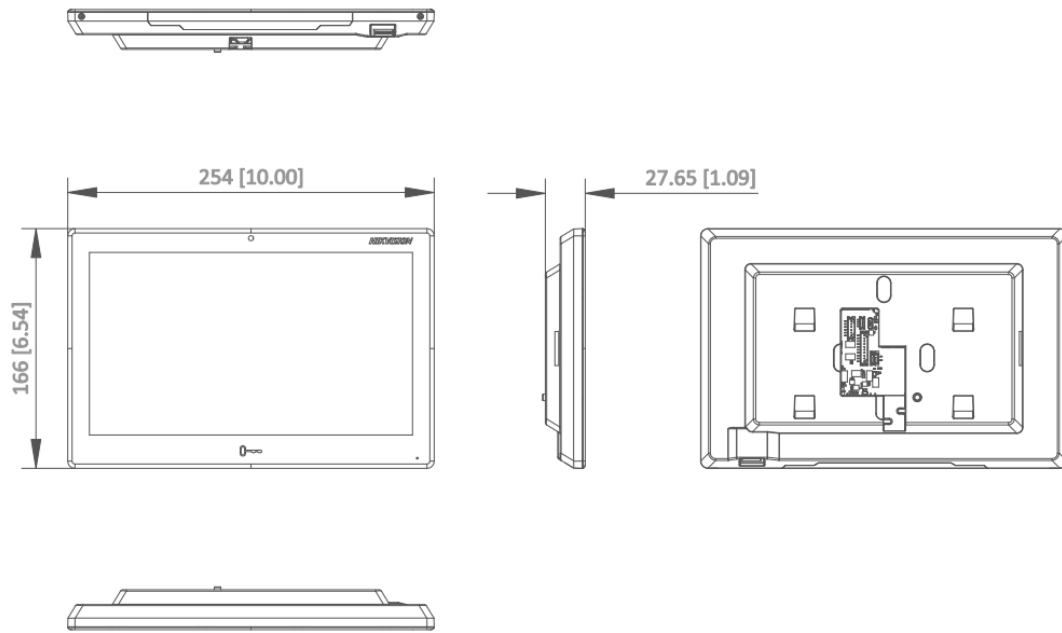

Lock control	1 relay, Max. 30 VDC 0.3 A, and 1 high/low level relay (3.3 V/0V)
General	
Button	/
Installation	Surface mounting
Indicator	/
Weight	Net weight: 875 g Gross weight: 1060 g
Protective level	/
Working temperature	-10 °C to 50 °C (14 °F to 122 °F)
Working humidity	10% to 90% (no-condensing)
Dimension (W × H × D)	254 mm × 166 mm × 26.65 mm (10.0" × 6.54" × 1.05")
Battery	/
Power supply	12 VDC, 1 A, IEEE802.3af, standard PoE
Application environment	Indoor
Power consumption	≤ 12 W
Language	English, Arabic, French, Russian, Spanish, Spanish (Latin America), Italian, German, Polish, Turkish, Portuguese, Portuguese (Brazil), Czech, Hungarian, Dutch, Romanian, Bulgarian, Ukrainian, Croatian, Serbian, Greek, Lithuanian, Estonian, Latvian, Norwegian, Danish, Slovenian, Slovak, Hebrew, Swedish, Finnish, Mongolian, Vietnamese, Traditional Chinese

Physical Interface

No.	Description	No.	Description
1	Screen	7	Debugging Port
2	Microphone	8	microUSB Interface
3	Unlock Button	9	Loudspeaker
4	Power Supply Interface	10	Reserved
5	Alarm Terminals	11	TAMPER
6	RS-485/Relay Interface	12	Network Interface

Available Model

DS-KH9510-WTE1(B)

Dimension

Unit:mm [inch]

SCALE 1:1

- Accessory
- Optional

DS-KAW50-1	DS-KAW50-1N	DS-KABH9510-T
		

See Far, Go Further