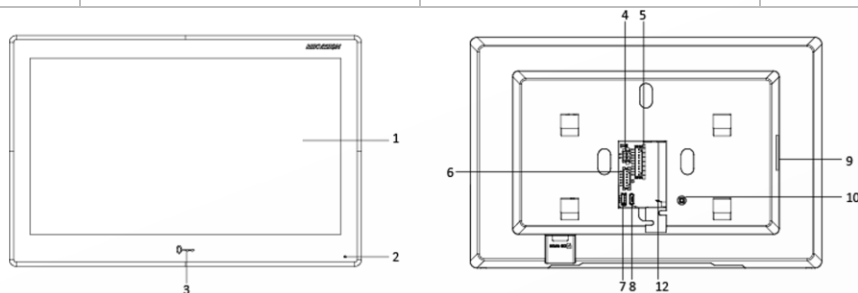

Lock control	1 relay, Max. 30 VDC 0.3 A, and 1 high/low level relay (3.3 V/0V)
General	
Button	/
Installation	Surface mounting
Indicator	/
Weight	Net weight: 875 g Gross weight: 1060 g
Protective level	/
Working temperature	-10 °C to 50 °C (14 °F to 122 °F)
Working humidity	10% to 90% (no-condensing)
Dimension (W × H × D)	254 mm × 166 mm × 26.65 mm (10.0" × 6.54" × 1.05")
Battery	/
Power supply	12 VDC, 1 A, IEEE802.3af, standard PoE
Application environment	Indoor
Power consumption	≤ 12 W
Language	English, Arabic, French, Russian, Spanish, Spanish (Latin America), Italian, German, Polish, Turkish, Portuguese, Portuguese (Brazil), Czech, Hungarian, Dutch, Romanian, Bulgarian, Ukrainian, Croatian, Serbian, Greek, Lithuanian, Estonian, Latvian, Norwegian, Danish, Slovenian, Slovak, Hebrew, Swedish, Finnish, Mongolian, Vietnamese, Traditional Chinese

Physical Interface

No.	Description	No.	Description
1	Screen	7	Debugging Port
2	Microphone	8	microUSB Interface
3	Unlock Button	9	Loudspeaker
4	Power Supply Interface	10	Reserved
5	Alarm Terminals	11	TAMPER
6	RS-485/Relay Interface	12	Network Interface

Available Model

DS-KH9510-WTE1(B)

Dimension