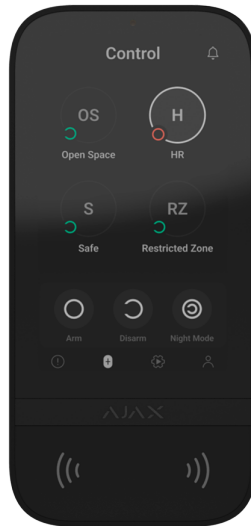

# AJ-KEYPADTOUCHSCREEN-B

Ajax

## Features

---

- Ajax
- Authentication control via codes, RFID reader or Bluetooth
- IPS touch screen keyboard with RFID card/tag reader Ajax
- Notifications for malfunctions and audible notifications for alarms or events
- Grade 2 approved
- LED indicator to show system status
- Bidirectional
- Power supply 6 AA batteries 1.5V Lithium or 12VDC
- 868MHz Jeweller Wireless
- Interior use
- Internal antenna with free-space range of up to 1700m
- Includes mounting bracket
- Anti-opening tamper and fixing screw
- Black colour
- Allows full arming/disarming, group arming/disarming and control of automation scenarios