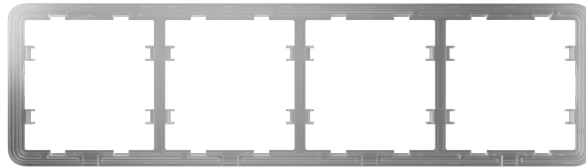

Smart Home / Ajax

AJ-FRAME-4

Ajax

Features

- Ajax
- Frame for four switches (2 x AJ-SIDEBUTTON and 2 x AJ-CENTERBUTTON)

Specifications

Brand	Ajax - LightSwitch Frame (4 seats)
Function	Frame for four devices
Compatible switch covers	AJ-SIDEBUTTON and AJ-CENTERBUTTON
Compatible plug covers	AJ-SIDECOVER and AJ-CENTERCOVER
Dimensions	82.75 (H) x 295.48 (W) x 6.3 (D) mm
Weight	28.12 g