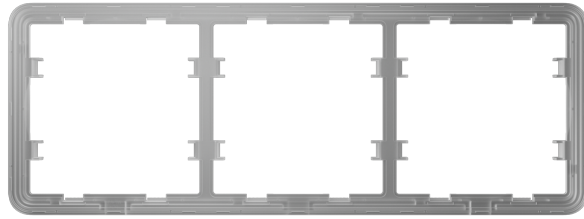

## Features

---

- Ajax
- Frame for three switches (2 x AJ-SIDEBUTTON and 1 x AJ-CENTERBUTTON)

## Specifications

---

<b>Brand</b>	Ajax - LightSwitch Frame (3 seats)
<b>Function</b>	Frame for three devices
<b>Compatible switch covers</b>	AJ-SIDEBUTTON and AJ-CENTERBUTTON
<b>Compatible plug covers</b>	AJ-SIDECOVER and AJ-CENTERCOVER
<b>Dimensions</b>	82.75 (H) x 224.48 (W) x 6.3 (D) mm
<b>Weight</b>	22.12 g