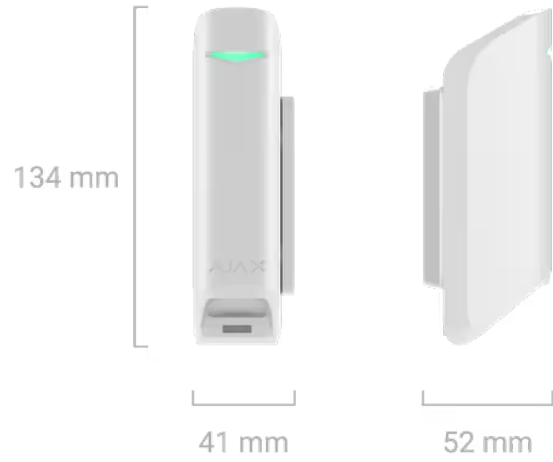

134 × 44 × 34 mm

with bracket

134 × 52 × 41 mm

Weight

118 g

Operating temperature range

from -10 °C to +40 °C

Operating humidity