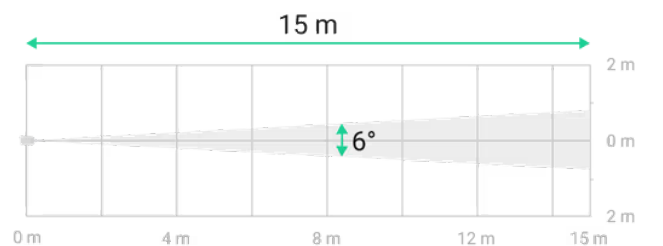

Frequency hopping

To prevent radio interference and jamming.

Learn more >

Detection

Sensitive element

2 × PIR sensor

Motion detection distance

up to 6–15 m

When installed at a height of 2.4 m, and the **Correlation Signal Processing** feature is **disabled**. It also depends on the sensitivity level adjusted in the device settings.

up to 6–8 m

When installed at a height of 2.4 m, and the **Correlation Signal Processing** feature is **enabled**. It also depends on the sensitivity level adjusted in the device settings.

Learn more >

Motion detection angles

horizontal – 6°

vertical – 90°

Motion detection speed

from 0.3 to 2.0 m/s

The direction of the detector lens should be perpendicular to an alleged intrusion path into the facility.