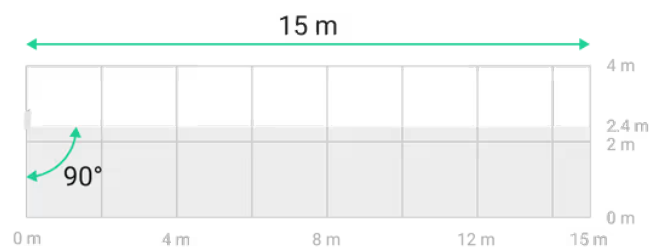

Frequency hopping

To prevent radio interference and jamming.

Learn more >

Detection

Sensitive element

2 × PIR sensor

Motion detection distance

up to 6–15 m

When installed at a height of 2.4 m, and the **Correlation Signal Processing** feature is **disabled**. It also depends on the sensitivity level adjusted in the device settings.

up to 6–8 m

When installed at a height of 2.4 m, and the **Correlation Signal Processing** feature is **enabled**. It also depends on the sensitivity level adjusted in the device settings.