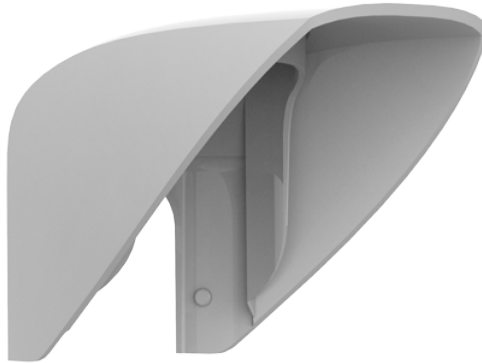

## Features

---

- Ajax
- Easy installation
- AJ-MOTIONCAMOUTDOOR-W and AJ-MOTIONCAMOUTDOOR-PHOD-W camera outdoor detector visor
- White colour

## Specifications

---

<b>Brand</b>	Ajax
<b>Model</b>	AJ-HOOD-MOTIONCAMOUTDOOR-W: Outdoor detector roof
<b>Compatibility</b>	AJ-MOTIONCAMOUTDOOR-W / AJ-MOTIONCAMOUTDOOR-PHOD-W
<b>Material</b>	Polycarbonates
<b>Dimensions</b>	110 (H) x 90 (W) x 96 (D) mm